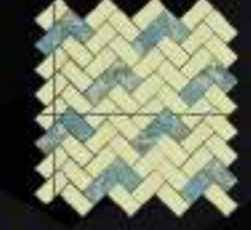

SS12A1A350002

- SUGAR BEAT
- MARTIN GREEN 2